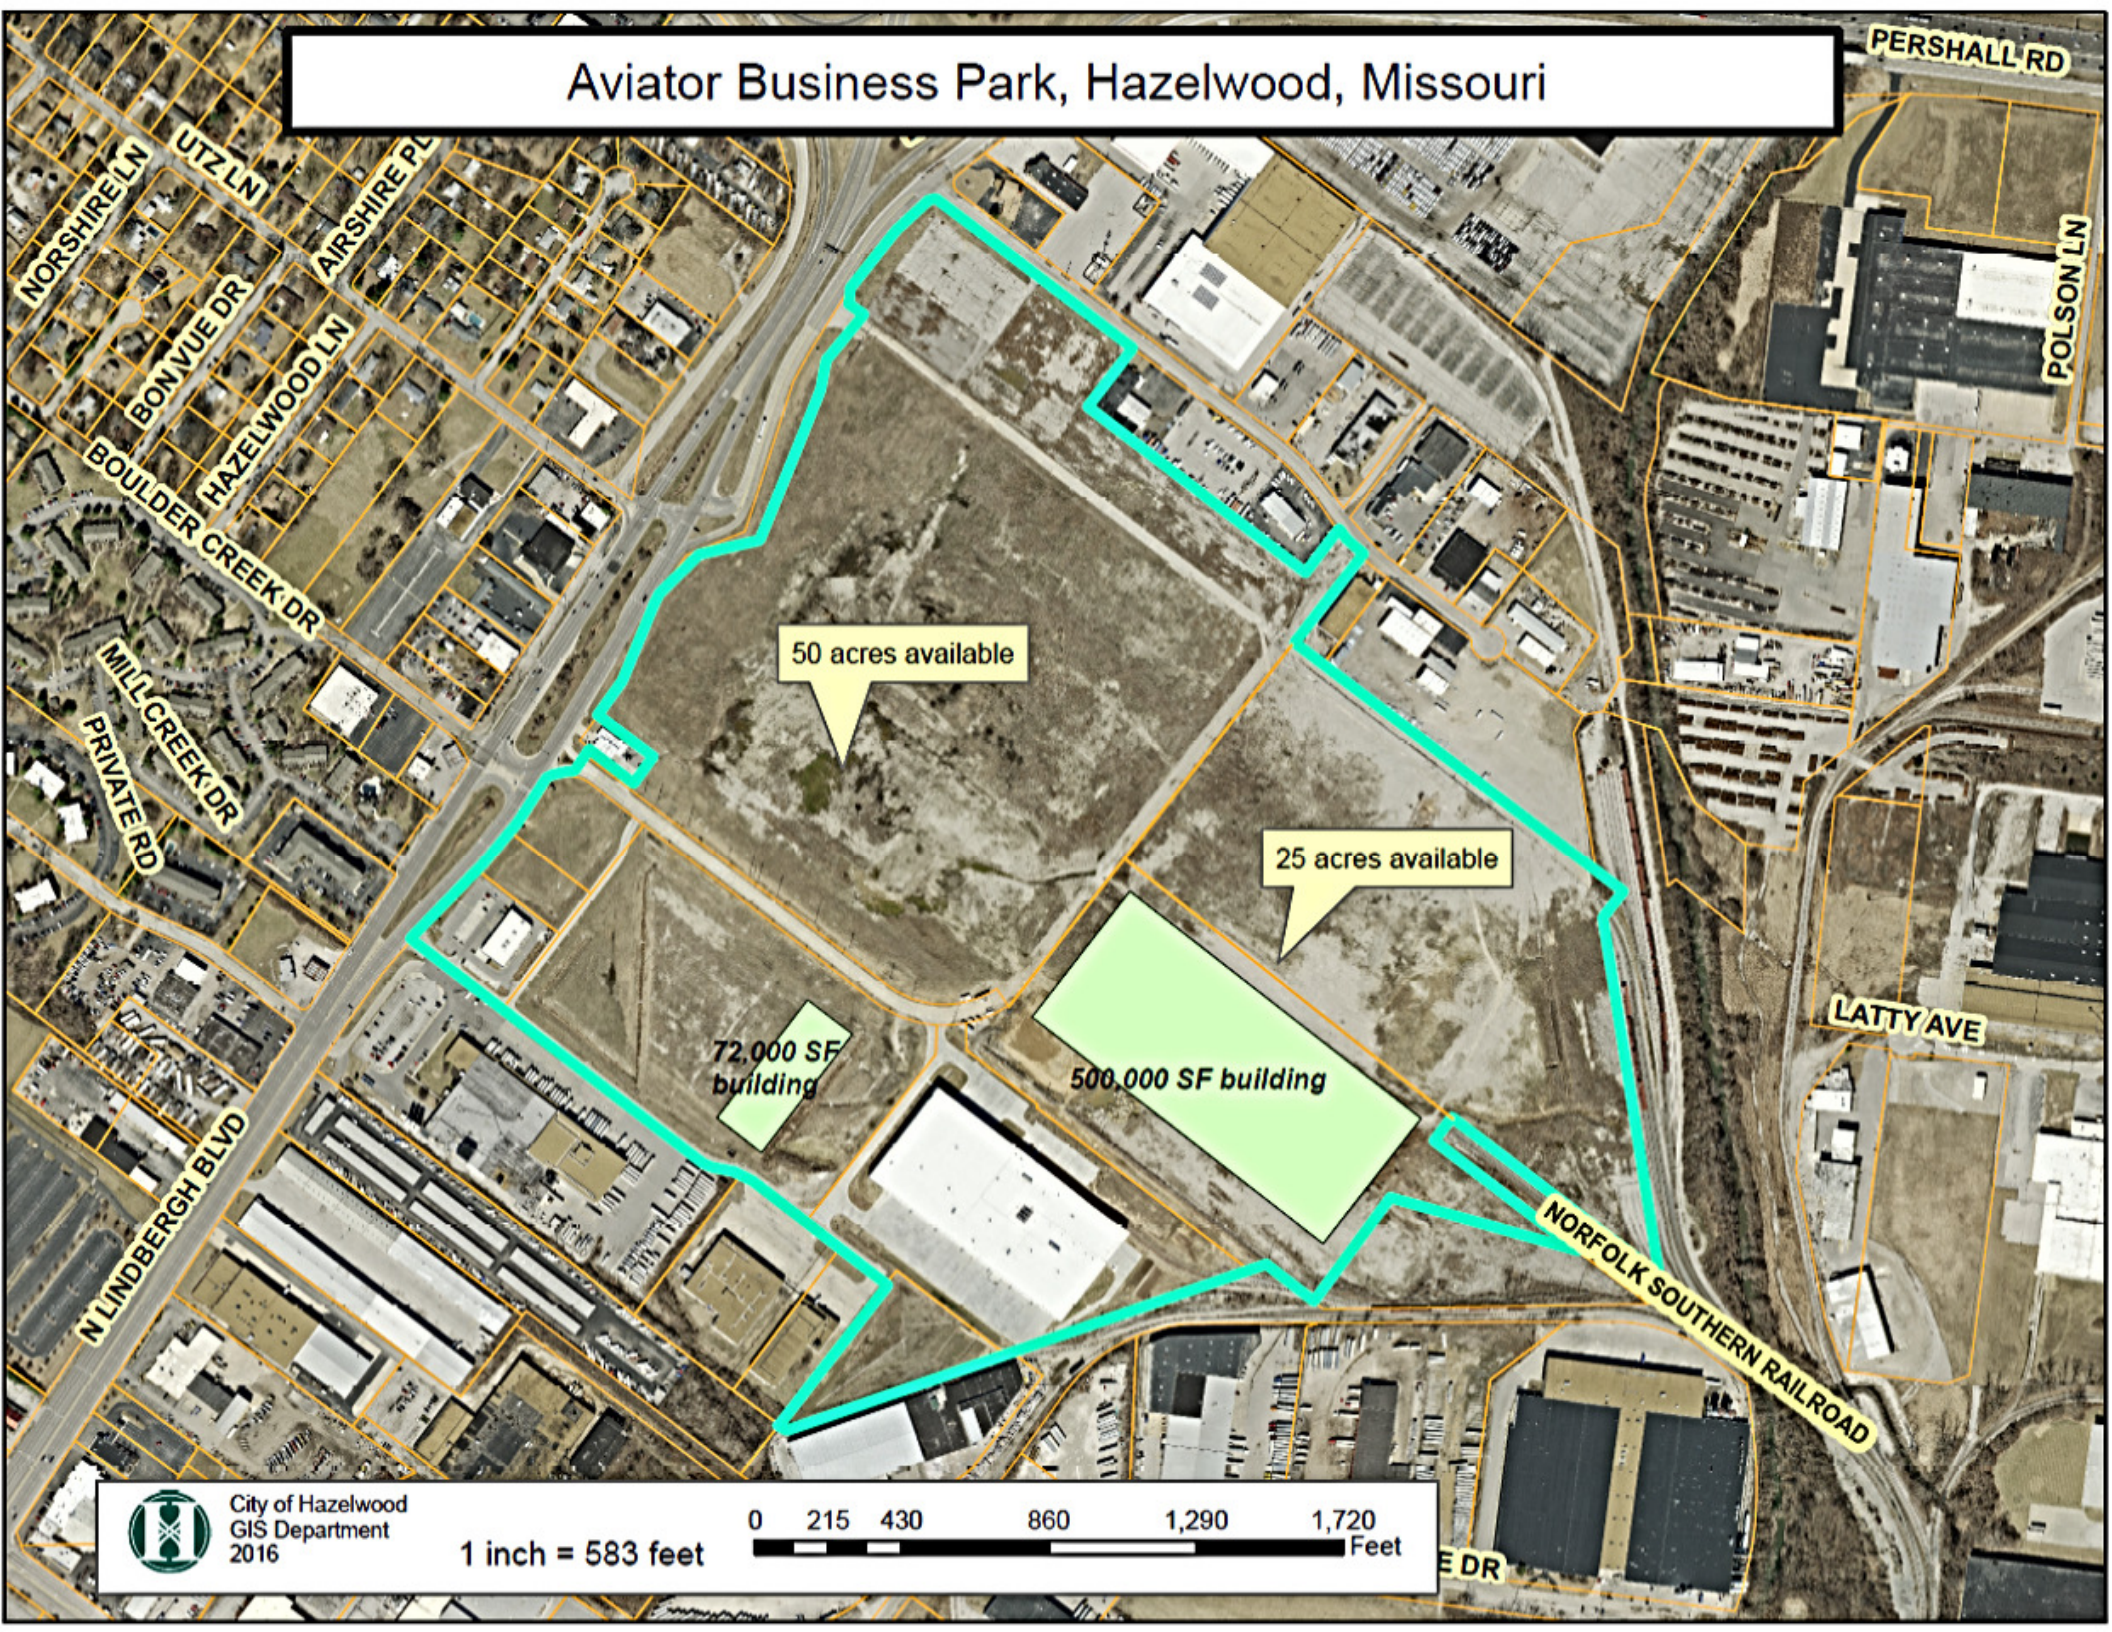

Aviator Business Park, Hazelwood, Missouri

City of Hazelwood
GIS Department
2016

1 inch = 583 feet